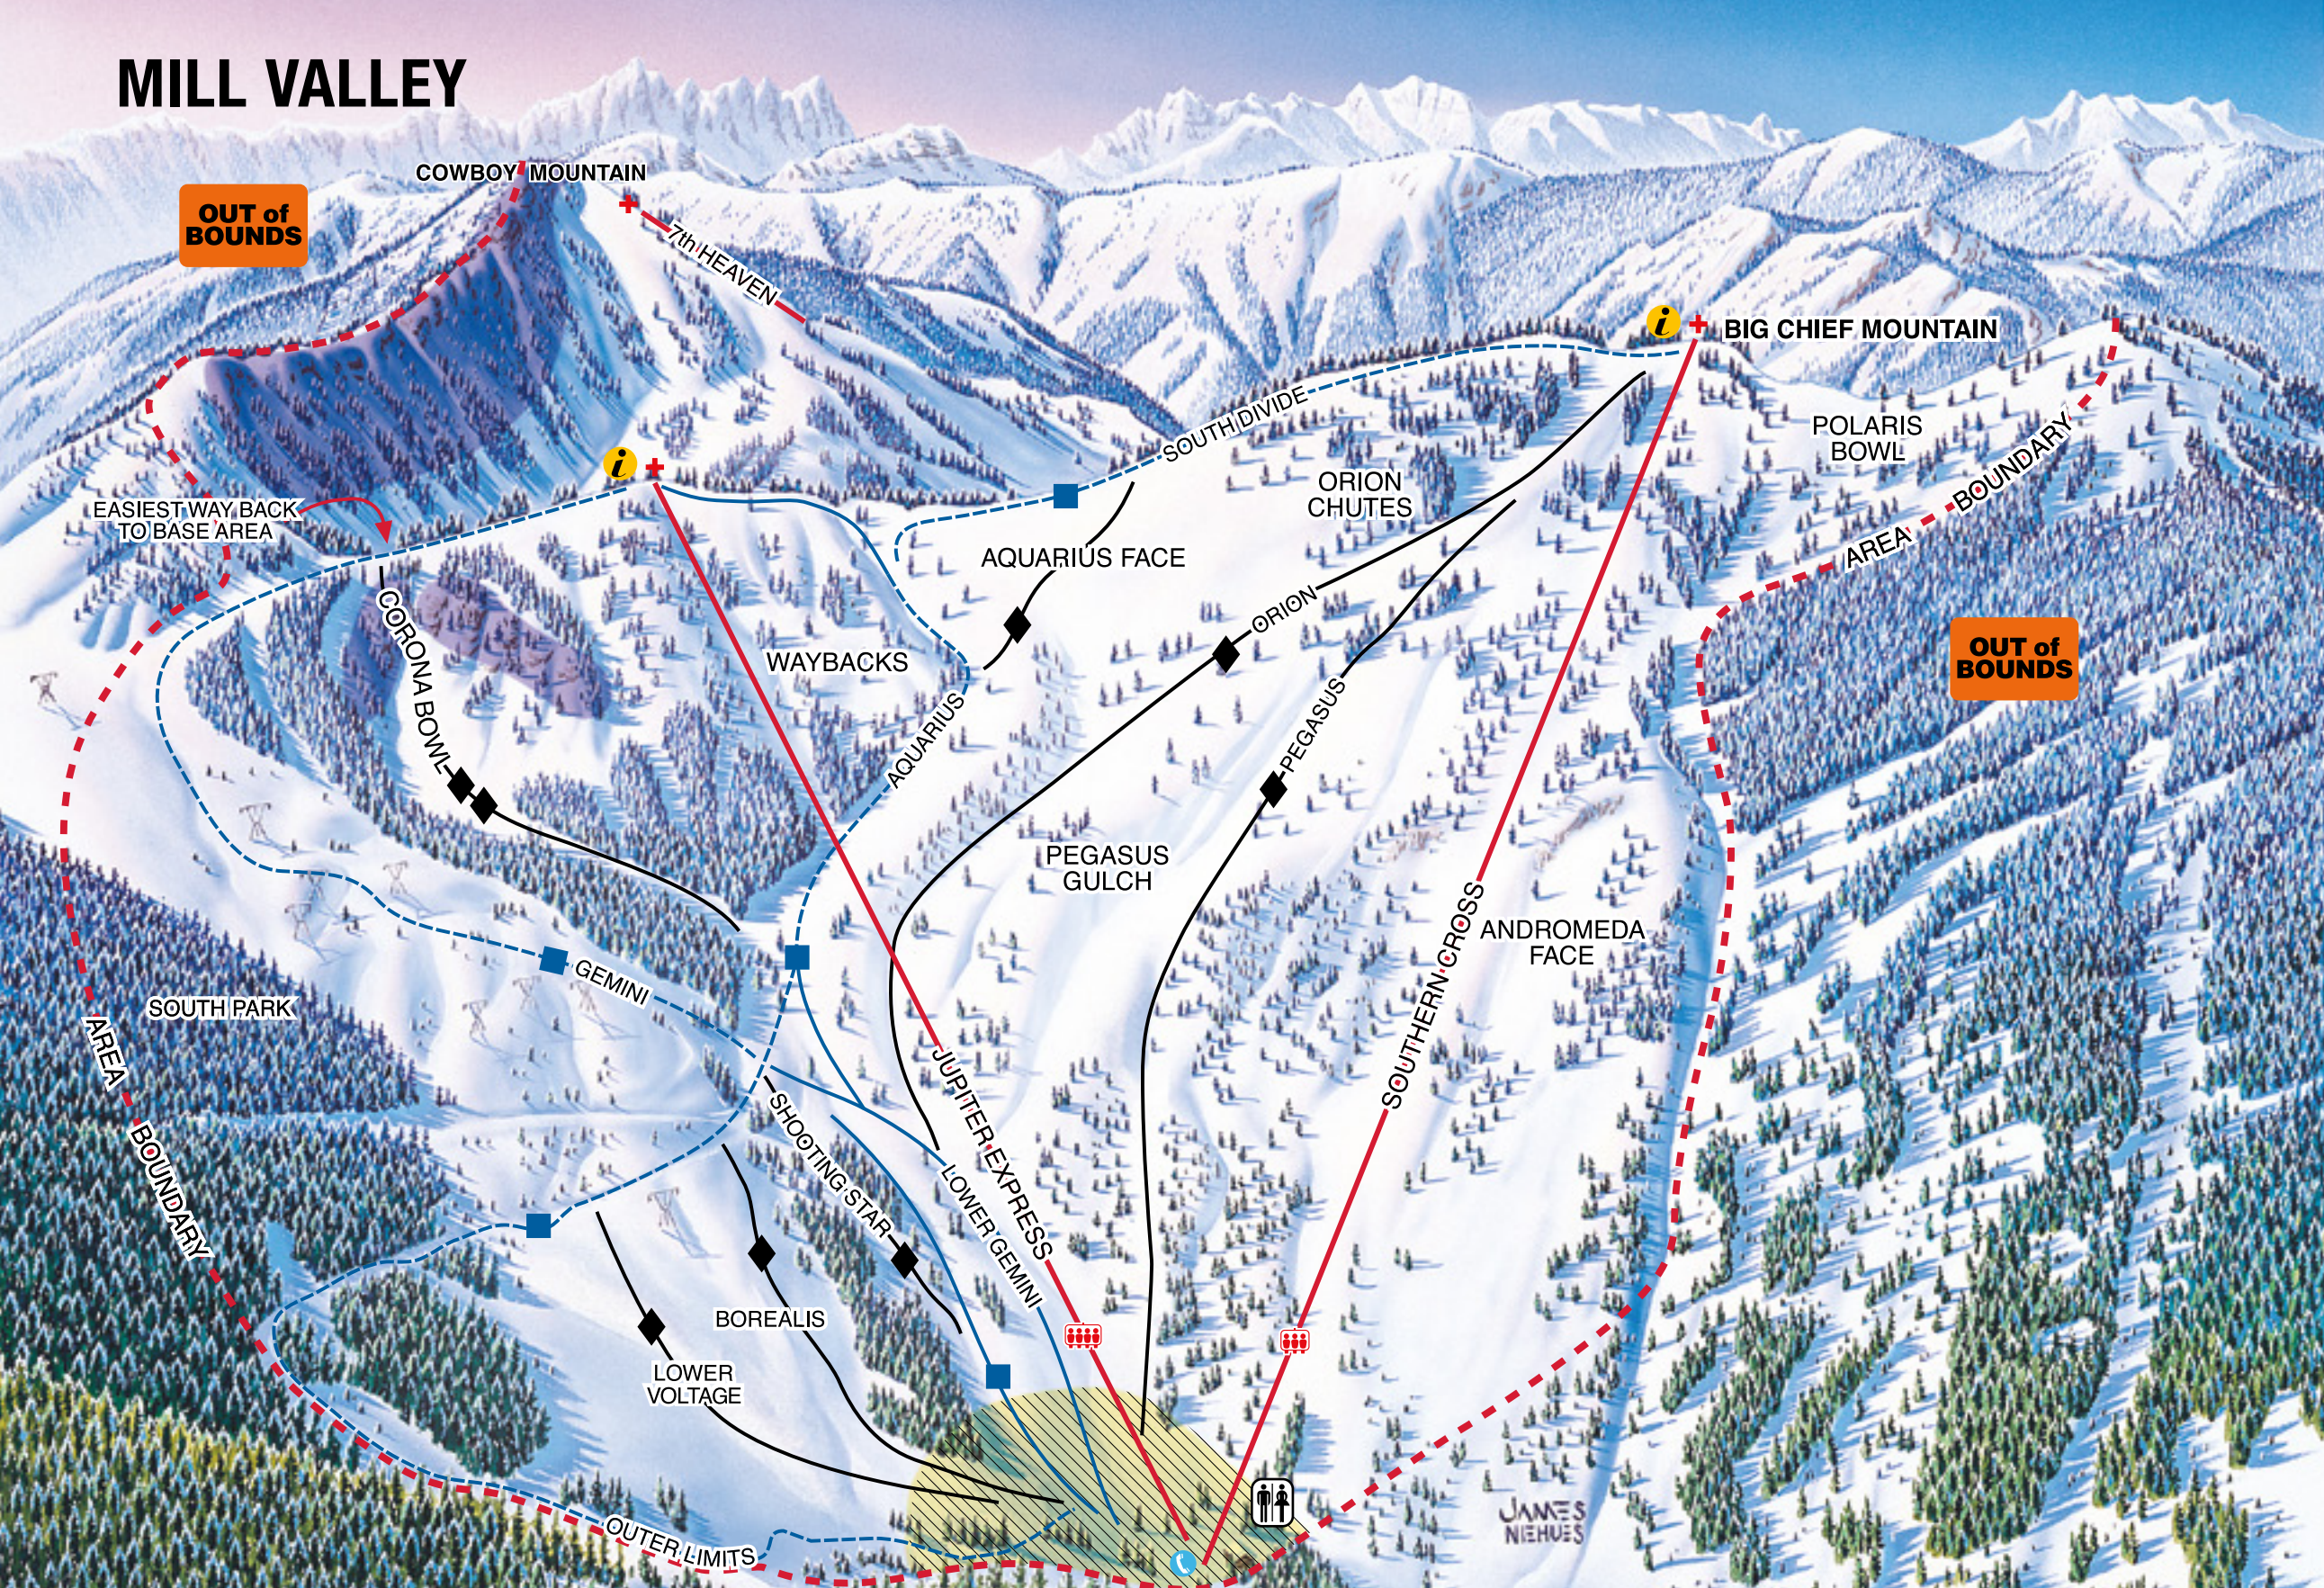

MILL VALLEY

OUT of BOUNDS

COWBOY MOUNTAIN

7th HEAVEN

i + BIG CHIEF MOUNTAIN

EASIEST WAY BACK TO BASE AREA

SOUTH DIVIDE

POLARIS BOWL

OUT of BOUNDS

CORONA BOWL

AQUARIUS FACE

ORION CHUTES

WAYBACKS

ORION

AREA BOUNDARY

AQUARIUS

PEGASUS GULCH

PEGASUS

ANDROMEDA FACE

SOUTH PARK

GEMINI

JUPITER EXPRESS

SOUTHERN CROSS

AREA BOUNDARY

SHOOTING STAR

LOWER GEMINI

BOREALIS

LOWER VOLTAGE

JAMES NEHUES

OUTER LIMITS